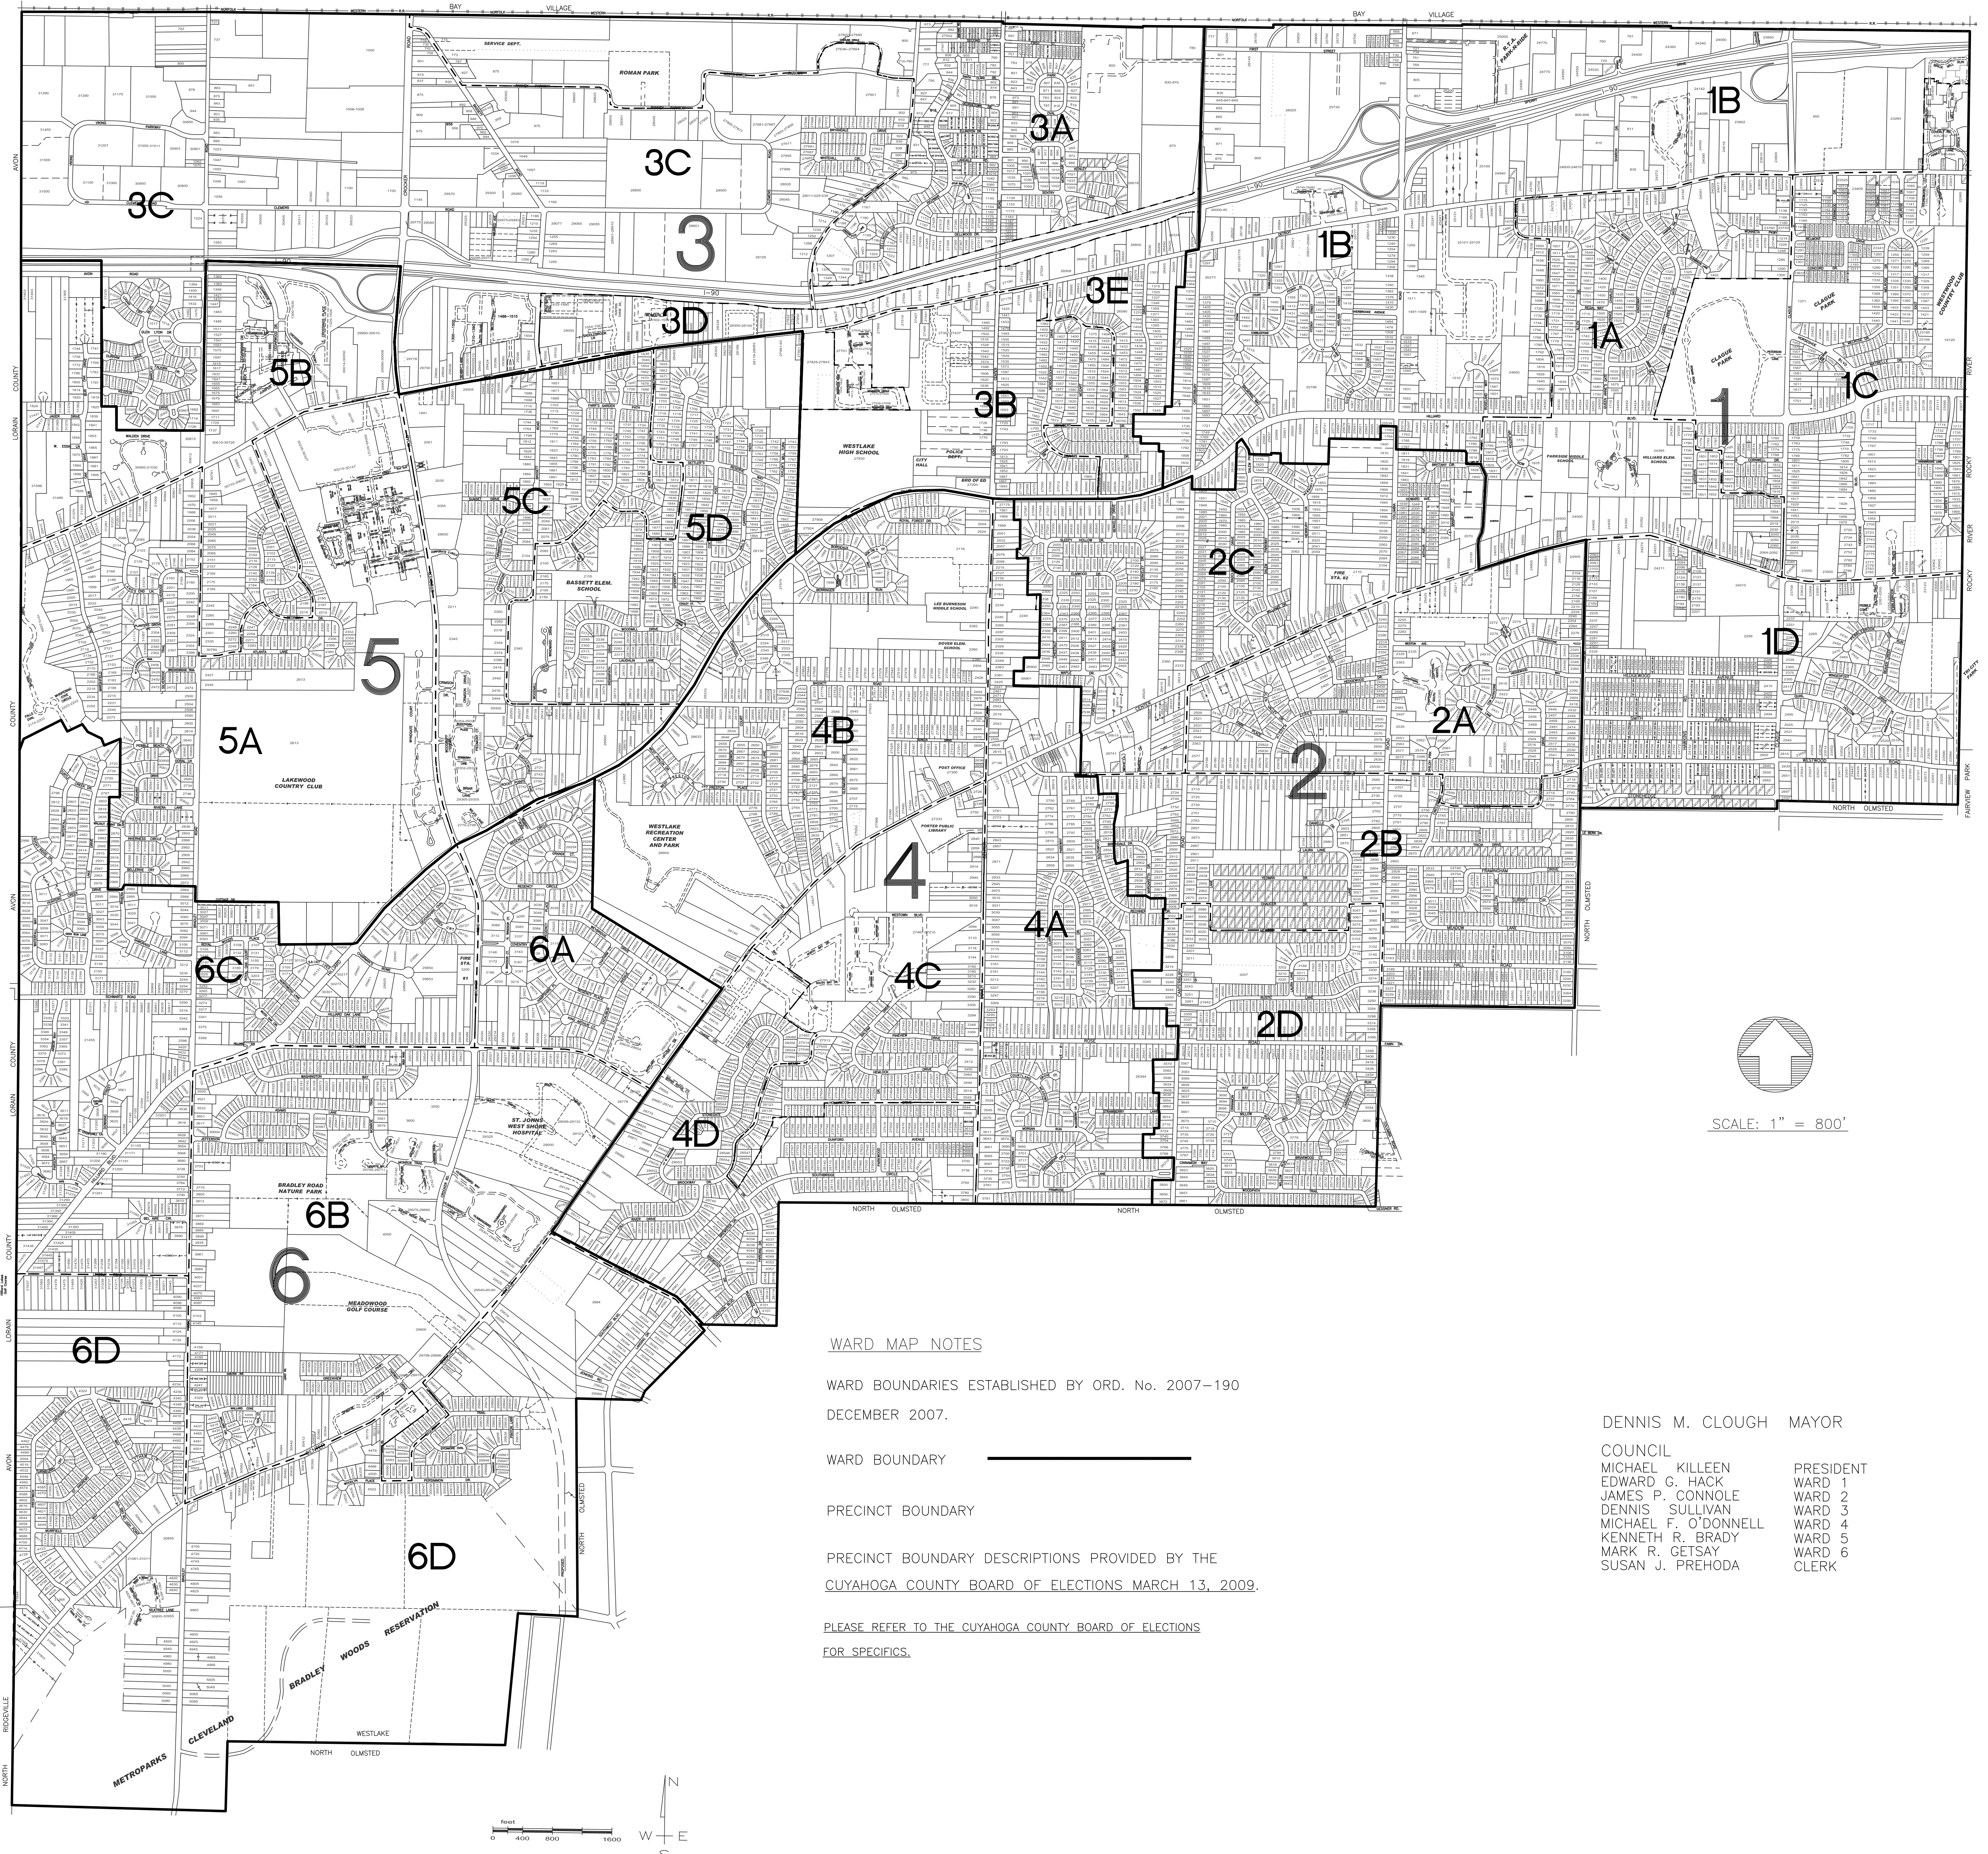

CITY OF WESTLAKE, OHIO - WARD

WARD MAP NOTES

WARD BOUNDARIES ESTABLISHED BY ORD. No. 2007-190
DECEMBER 2007.

WARD BOUNDARY

PRECINCT BOUNDARY

PRECINCT BOUNDARY DESCRIPTIONS PROVIDED BY THE
CUYAHOGA COUNTY BOARD OF ELECTIONS MARCH 13, 2009.

PLEASE REFER TO THE CUYAHOGA COUNTY BOARD OF ELECTIONS
FOR SPECIFICS.

SCALE: 1" = 800'

DENNIS M. CLOUGH MAYOR	
COUNCIL	
MICHAEL KILLEEN	PRESIDENT
EDWARD G. HACK	WARD 1
JAMES P. CONNOLE	WARD 2
DENNIS SULLIVAN	WARD 3
MICHAEL F. O'DONNELL	WARD 4
KENNETH R. BRADY	WARD 5
MARK R. GETSAY	WARD 6
SUSAN J. PREHODA	CLERK